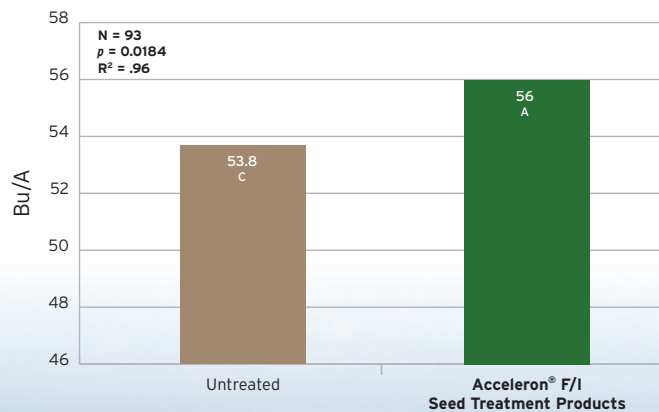

## 2.2 Bu/A AVERAGE YIELD ADVANTAGE

\*Source: 2011-2013 Internal Monsanto Technology Development Trials. Means followed by the same letter are not significantly different,  $\alpha = 0.05$ .

**Individual results may vary.**