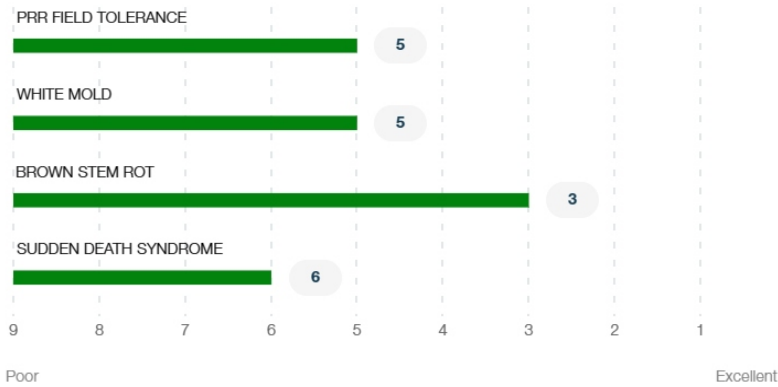

SOYBEANS SEED

AG27XF3 Brand

Brand

Asgrow® AG27XF3 brand is a 2.7 RM XtendFlex® soybean. AG27XF3 offers a combination of excellent yield potential and important agronomic and defensive traits.

Selected Trait: **XtendFlex**

XF

Maturity **2.7**

Strengths

- Medium tall to tall plant with average standability
- Resistance to soybean cyst nematode
- Phytophthora rot resistance
- Tolerance to iron deficiency chlorosis
- Below average tolerance to SDS may require management when disease is a potential threat

Product Details

Disease Ratings (Prr Field Tolerance + 3 More)

Sensitivity Chloride Sensitivity

Inc

Chloride Sensitivity

Management Maturity Group

MATURITY GROUP

Plant Description (Growth Habit + 11 More) ^

Indeterminate

Growth Habit

IB

Hilum Color

20.2

Oil Content

BR

Pod Wall Color